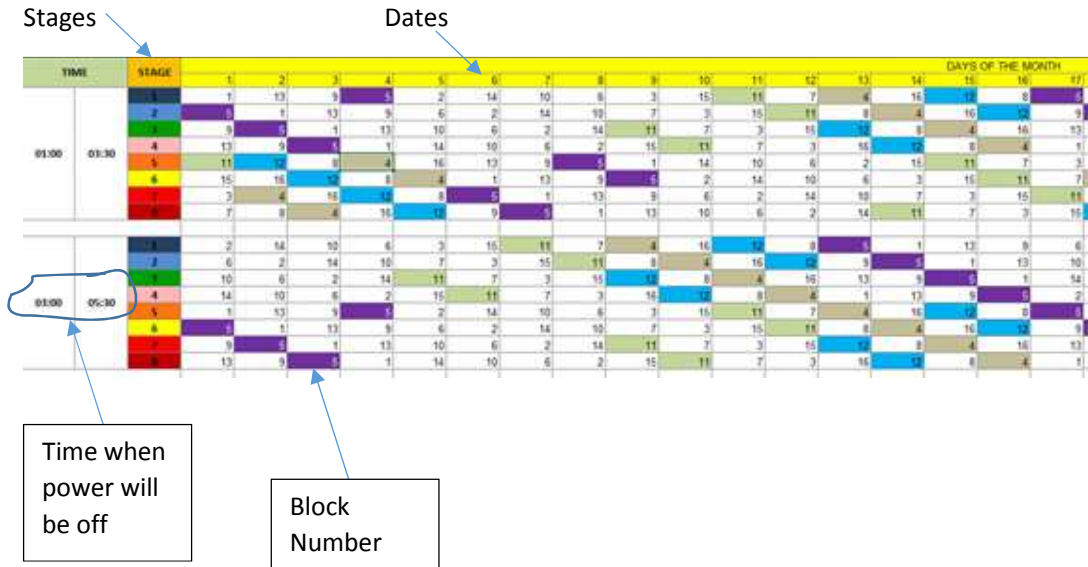

LOAD SHEDDING

Members of the public are informed of the Load shedding that is being implemented by Eskom and the schedule is made available for your ease reference. Below is an example of the load shedding schedule:

Eskom has block numbers showing different areas:

Block number: 4 – Hendrina/Kwazamokuhle

Block number: 5 – Doornkop

Block number: 11 – Middelburg Mall, Twizza and the Surroundings

Block number: 12– Middellburg/Mhluzi

NB: Load shedding is incremental, meaning if its stage 2 and your area “Z” appears on stage 1 for that particular time, your area “Z” will also be affected, so stage 2 means (stage 1 + stage 2) and so on.

		8								11		4		12		5					11			12		4				5		
23:00	01:30	1	12		4					5						11					12		4						5		11	
		2		12		4					5						11					12		4								11
		3		4		12					5							11					12		4							11
		4			4		12				5							11					12		4							11
		5		11				12			4							6						12		4						5
		6			11				12		4							5						11		4						
		7				11			4		12							5							12		4					1
		8					11		4			12						5							11							